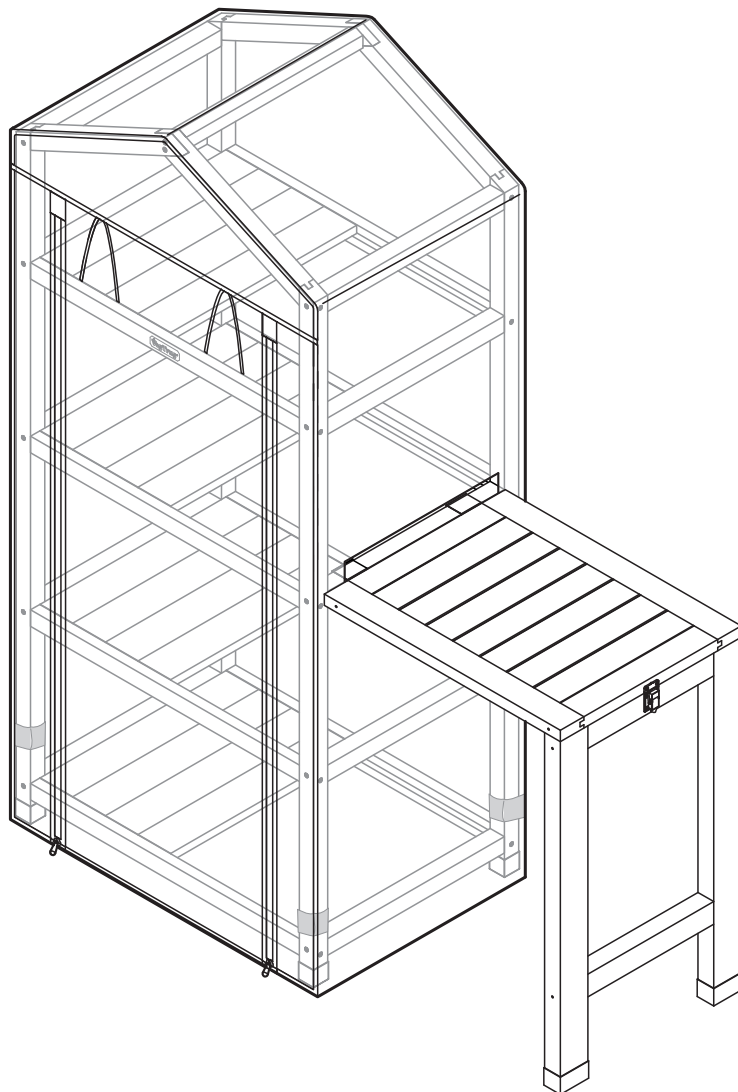

# Side Table for Wall Hugger 1M / 1.8M

# Side Table for Wall Hugger 1M / 1.8M

1

# Side Table for Wall Hugger 1M / 1.8M

2

# Side Table for Nursery 4 Tier Wooden Greenhouse

**A x 1**

**B x 2**

**C x 6**

1

A

A