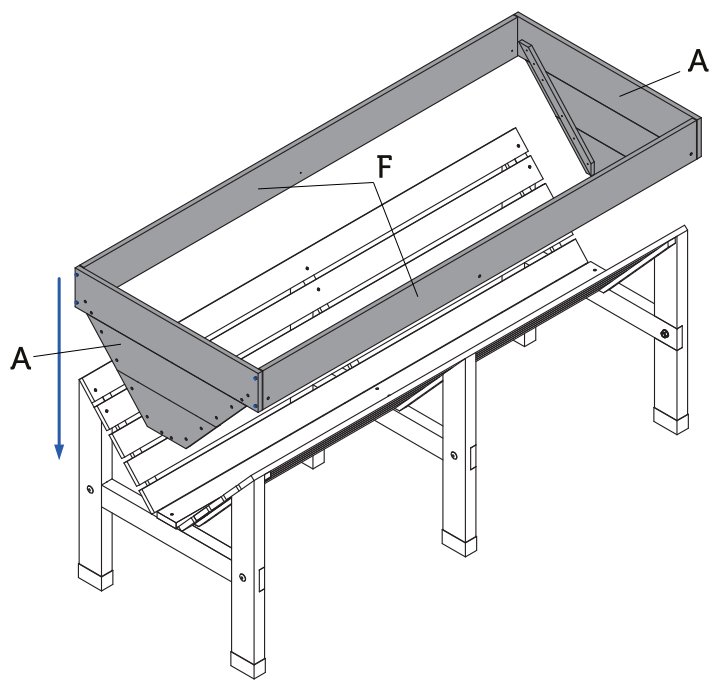

VegTrug Medium with PE Greenhouse Frame and Cover

A x 2

B x 3

C x 3

D x 3

E x 2

F x 2

G x 1

H x 6

3.5x35mm
0.14x1.38in

I x 46

3.5x40mm
0.14x1.57in

J x 12

L x 1

1

2

3

4

5

6

7

A x 9

B x 2

C x 8