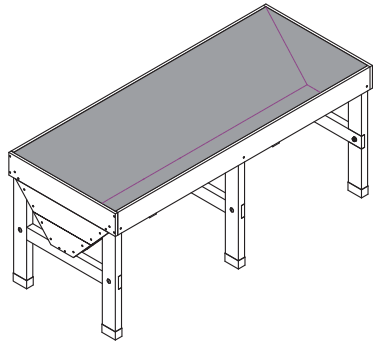

VegTrug Medium with PE Greenhouse Frame and Cover

A x 2

B x 3

C x 3

D x 3

E x 2

F x 2

G x 1

H x 6

3.5x35mm
0.14x1.38in

I x 46

3.5x40mm
0.14x1.57in

J x 12

L x 1

1

2